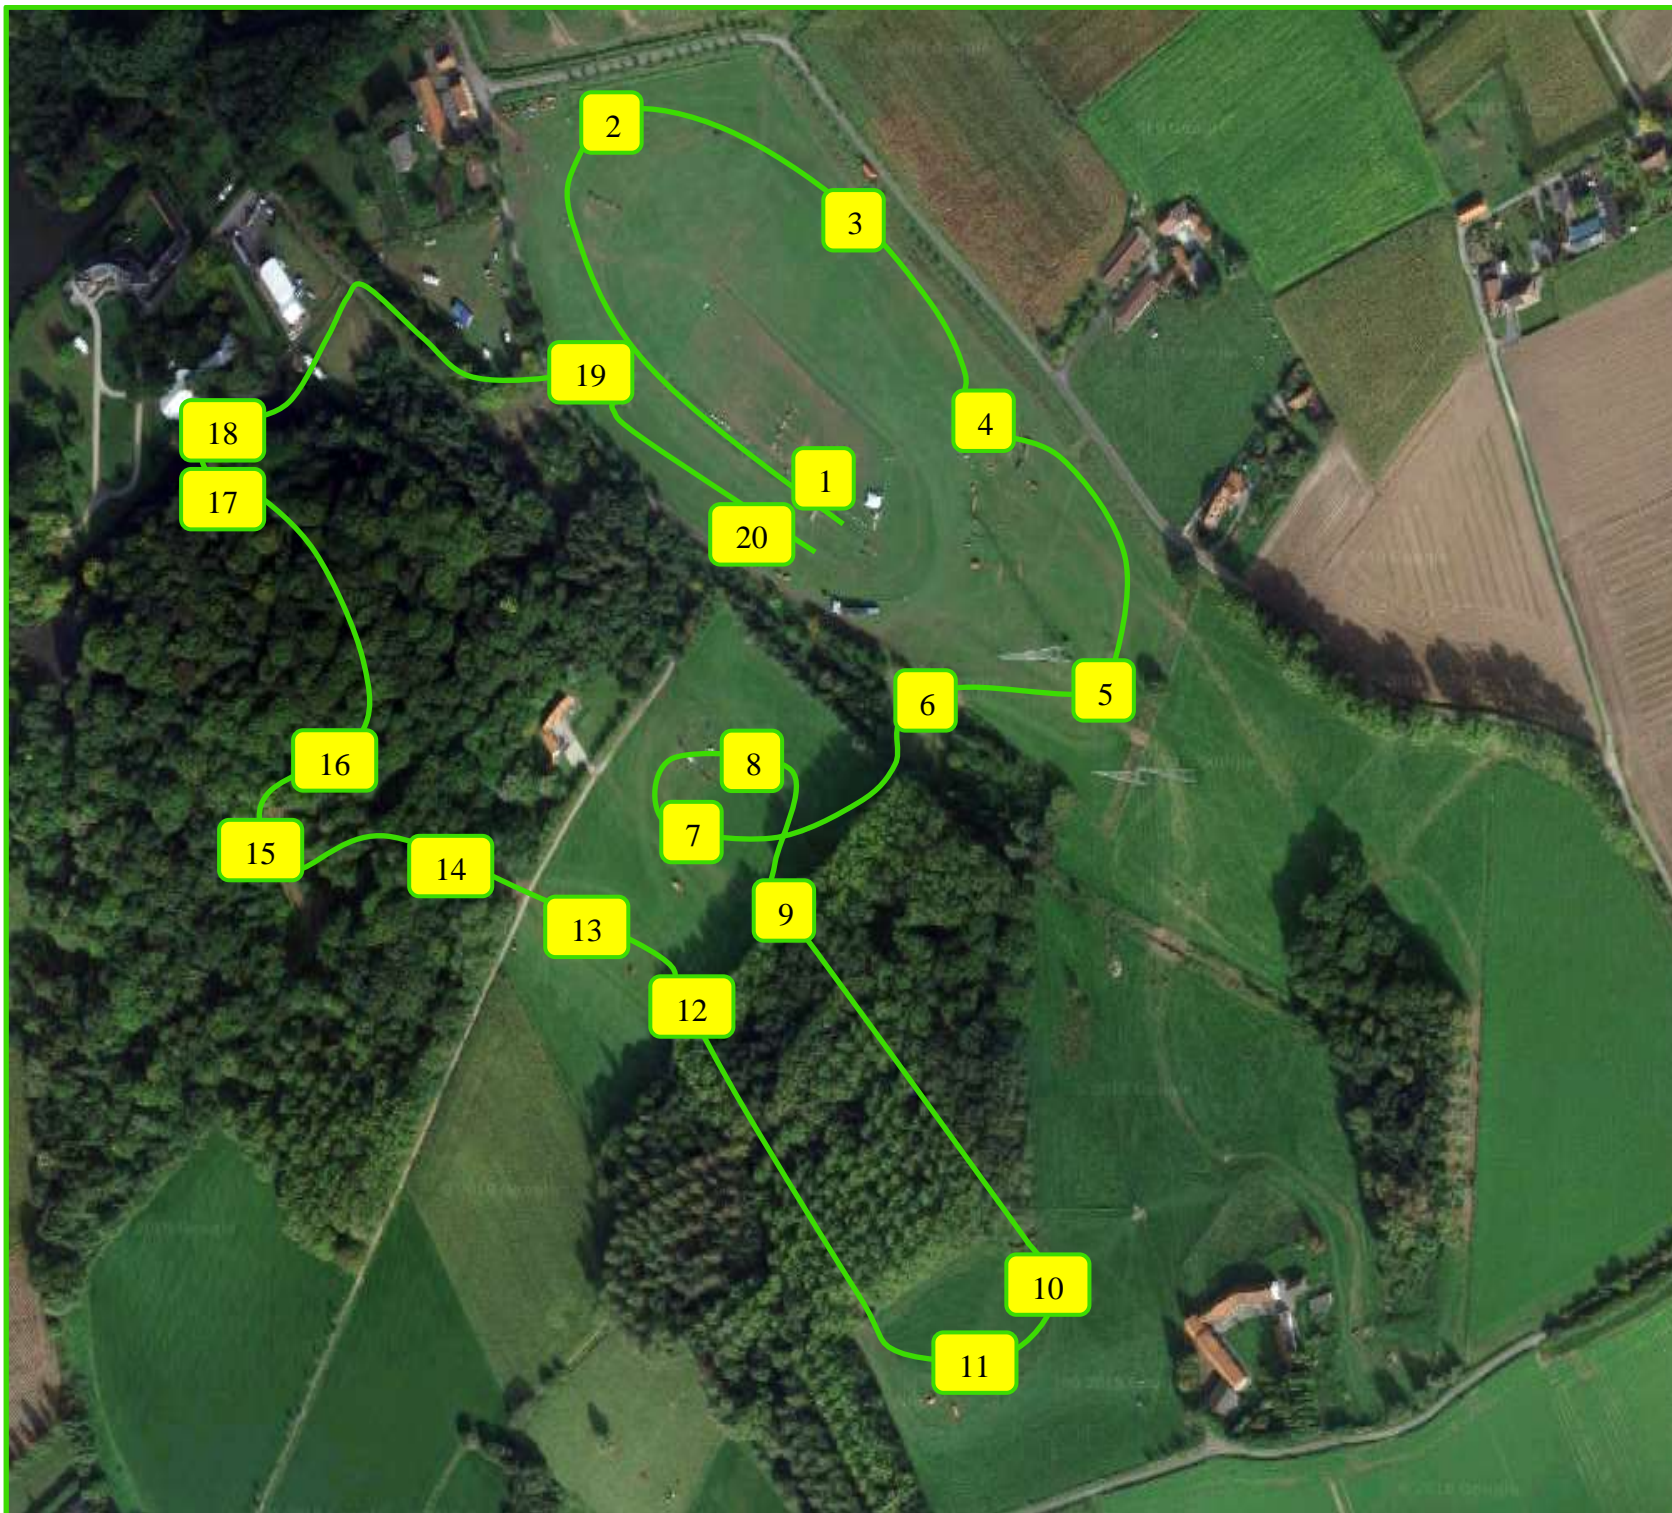

CCI2\*-S

CCI(O)J2\*-S NC

 BK/CB JUNIORS

- 1 GOOD LUCK
- 2 SINT BERNARDUS JUMP
- 3 DITCH & FENCE
- 4AB THE S-JUMP
- 5 BRUSH
- 6AB MIM RAILS
- 7 TABLE IN THE OPEN FIELD
- 8AB BRUSH & CORNER
- 9 DITCH & BRUSH
- 10 FEEDER
- 11 FEEDER
- 12ABC DITCH & BRUSH & BRUSH
- 13 ANGLE BRUSH
- 14AB TOM'S CHAPEL
- 15 BIG LOG
- 16 PICKNICK TABLE
- 17 BRUSH TO THE WATER
- 18AB CROCODILE & BRUSH C
- 19AB TURN TO HOME
- 20 WELCOME HOME